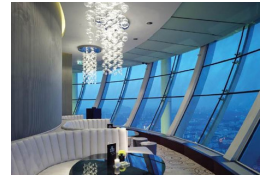

## UNIQUE FEATURES

- Panoramic views
- Swiss Business Executive Lounge
- 11 technologically advanced conference, meeting and event facilities of 770 m<sup>2</sup> in total
- Spacious outside parking
- Free Wi-Fi
- Vitality menu
- 24-hour in-room dining
- 24-hour concierge service